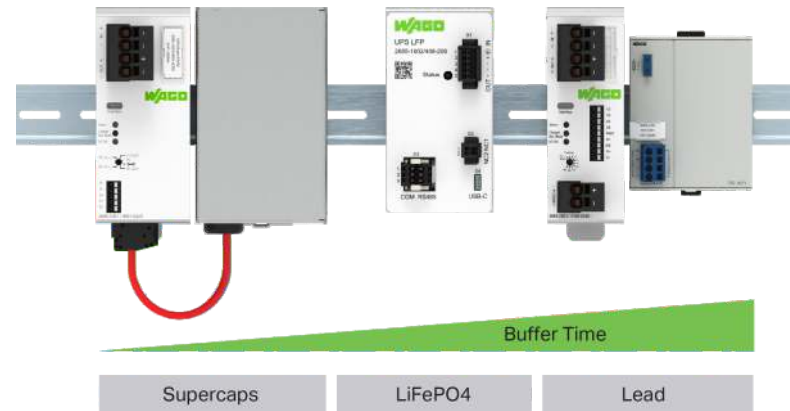

WAGO Uninterruptible Power Supplies (UPS)

In the event of brief power failures, WAGO Uninterruptible Power Supplies (UPS) continue to provide DC power, ensuring safe system operation. For prolonged power outages, WAGO UPS solutions can keep potentially critical processes in a safe state, preventing unwanted impacts and data loss. The buffer or bridging time required, and thus the design of the uninterruptible power supplies, depends on the connected load and is determined before installation. This factor dictates the type and size of the energy storage element.

Item number	2685-1002/0601-0204	2685-1001/0601-0220	2685-2501/0603-0240	2685-1002/0408-0206	2685-2001/0100-0240
Product function	UPS, with integrated storage	UPS, with integrated storage	Expansion module for UPS with integrated capacitive storage	UPS, with integrated storage	Charger and controller for lead batteries
Storage medium	Capacitive (supercaps)	Capacitive (supercaps)	Capacitive (supercaps)	LiFePO4	For pure lead or lead-acid AGM batteries
Output current	4 A	20 A	40 A	6 A	40 A
Storage capacity	1.59 Wh 0.066 Ah 5.724 kJ	0.47 Wh 0.020 Ah 1.69 kJ	3.19 Wh 0.133 Ah 11.48 kJ	33 Wh 1.375 Ah 118.8 kJ	Battery modules available from 0.8 to 13 Ah
Expandable	No	Yes Maximum expansion stage: 10.04 Wh	Yes	No	Yes
Interfaces	USB-C / RS-485 (Modbus RTU)	USB-C		USB-C / RS-485 (Modbus RTU)	USB-C
Configuration	Interface configuration software	Interface configuration software		Interface configuration software	Interface configuration software
Dimensions (W x H x D)	63 x 120 x 108 mm	55 x 127 x 131.5 mm	77 x 127 x 139 mm	63 x 120 x 108 mm	45 x 127 x 128.5 mm

WAGO PFC300 Controller

With its large 2 GB memory and the powerful 64 bit dual-core processor, the PFC300 (750-8302) can control and regulate larger applications where other controllers would run up against performance limits. Typical applications include the process industry and building automation, as well as conventional mechanical engineering.

The controller has two Gigabit ETHERNET ports and an RS-485 interface with a terminating resistor that can be set via software. The PFC300 can communicate with external devices (e.g., energy meters) via a Modbus RTU interface. A USB-C interface is also available for application and firmware updates or integration.

Manufacture-independent IEC programming of the controller is possible via CODESYS per IEC 61131-1 or via the Web-based management interface. It runs on an open Linux® operating system with RT preemption patch and has extensive security functions. The PFC300 is also Docker®- and cloud-capable, supporting integration of third-party applications. This makes the PFC300 future-proof and a good choice for more than just conventional PLC applications.